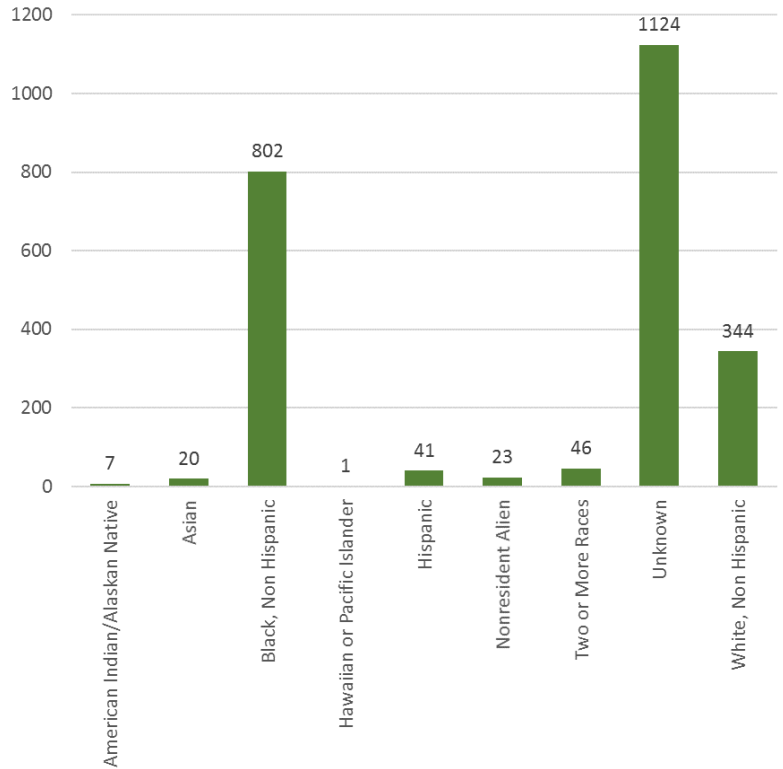

Kentucky State University

Spring 2018 Enrollment Facts

2,408 TOTAL ENROLLMENT

- 2,269 UNDERGRADUATE, INCLUDING DUAL CREDIT
- 139 GRADUATE

TOP FIVE STATES: TOP FIVE UNDERGRADUATE MAJOR:

- | | |
|------------|----------------------|
| ➤ KENTUCKY | ➤ NURSING |
| ➤ OHIO | ➤ BUSINESS |
| ➤ MICHIGAN | ➤ CRIMINAL JUSTICE |
| ➤ ILLINOIS | ➤ PHYSICAL EDUCATION |
| ➤ INDIANA | ➤ BIOLOGY |

TOP FOUR FOREIGN COUNTRIES: KSU SERVICE AREA:

- | | |
|----------------|------------|
| ➤ NEPAL | ➤ ANDERSON |
| ➤ INDIA | ➤ FRANKLIN |
| ➤ NIGERIA | ➤ HENRY |
| ➤ SAUDI ARABIA | ➤ OWEN |
| | ➤ SCOTT |
| | ➤ SHELBY |