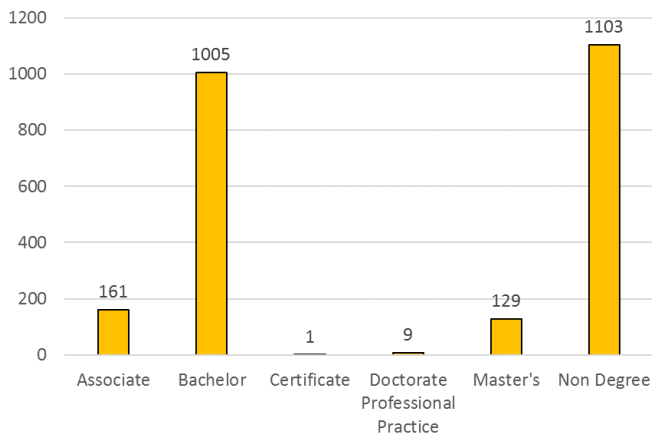

Kentucky State University

Spring 2018 Enrollment Facts

2,408 TOTAL ENROLLMENT

- 2,269 UNDERGRADUATE, INCLUDING DUAL CREDIT
- 139 GRADUATE

TOP FIVE STATES: TOP FIVE UNDERGRADUATE MAJOR:

- | | |
|------------|----------------------|
| ➤ KENTUCKY | ➤ NURSING |
| ➤ OHIO | ➤ BUSINESS |
| ➤ MICHIGAN | ➤ CRIMINAL JUSTICE |
| ➤ ILLINOIS | ➤ PHYSICAL EDUCATION |
| ➤ INDIANA | ➤ BIOLOGY |

TOP FOUR FOREIGN COUNTRIES: KSU SERVICE AREA:

- | | |
|----------------|------------|
| ➤ NEPAL | ➤ ANDERSON |
| ➤ INDIA | ➤ FRANKLIN |
| ➤ NIGERIA | ➤ HENRY |
| ➤ SAUDI ARABIA | ➤ OWEN |
| | ➤ SCOTT |
| | ➤ SHELBY |