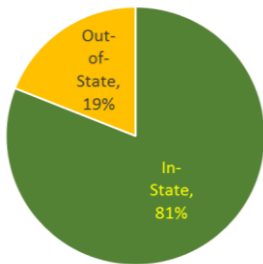

Kentucky State University

Spring 2018 Enrollment Facts

2,408 TOTAL ENROLLMENT

- 2,269 UNDERGRADUATE, INCLUDING DUAL CREDIT
- 139 GRADUATE

TOP FIVE STATES: TOP FIVE UNDERGRADUATE MAJOR:

- | | |
|------------|----------------------|
| ➤ KENTUCKY | ➤ NURSING |
| ➤ OHIO | ➤ BUSINESS |
| ➤ MICHIGAN | ➤ CRIMINAL JUSTICE |
| ➤ ILLINOIS | ➤ PHYSICAL EDUCATION |
| ➤ INDIANA | ➤ BIOLOGY |

TOP FOUR FOREIGN COUNTRIES: KSU SERVICE AREA:

- | | |
|----------------|------------|
| ➤ NEPAL | ➤ ANDERSON |
| ➤ INDIA | ➤ FRANKLIN |
| ➤ NIGERIA | ➤ HENRY |
| ➤ SAUDI ARABIA | ➤ OWEN |
| | ➤ SCOTT |
| | ➤ SHELBY |