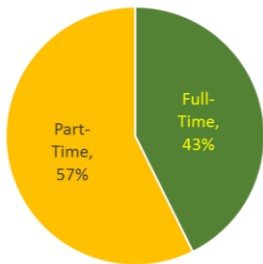

Kentucky State University

Spring 2018 Enrollment Facts

2,408 TOTAL ENROLLMENT

- 2,269 UNDERGRADUATE, INCLUDING DUAL CREDIT
- 139 GRADUATE

TOP FIVE STATES: TOP FIVE UNDERGRADUATE MAJOR:

- | | |
|------------|----------------------|
| ➤ KENTUCKY | ➤ NURSING |
| ➤ OHIO | ➤ BUSINESS |
| ➤ MICHIGAN | ➤ CRIMINAL JUSTICE |
| ➤ ILLINOIS | ➤ PHYSICAL EDUCATION |
| ➤ INDIANA | ➤ BIOLOGY |