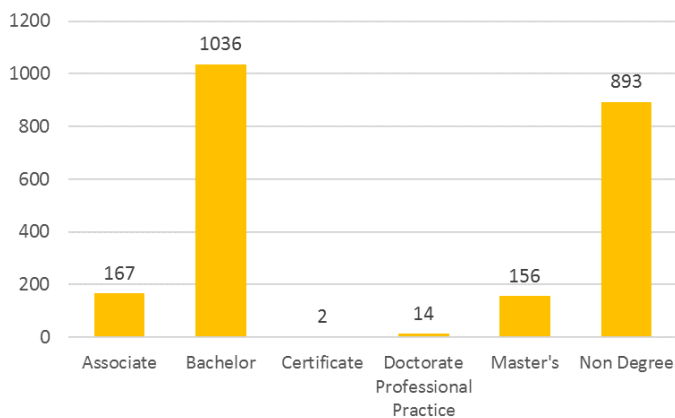

Kentucky State University

Spring 2017 Enrollment Facts

2,268 TOTAL ENROLLMENT

- 2,096 UNDERGRADUATE, INCLUDING DUAL CREDIT
- 172 GRADUATE

TOP FIVE STATES: TOP FIVE UNDERGRADUATE MAJOR:

- | | |
|------------|----------------------|
| ➤ KENTUCKY | ➤ NURSING |
| ➤ OHIO | ➤ BUSINESS |
| ➤ MICHIGAN | ➤ CRIMINAL JUSTICE |
| ➤ ILLINOIS | ➤ PSYCHOLOGY |
| ➤ INDIANA | ➤ PHYSICAL EDUCATION |

TOP THREE FOREIGN COUNTRIES: KSU SERVICE AREA:

- | | |
|---------|------------|
| ➤ NEPAL | ➤ ANDERSON |
| ➤ INDIA | ➤ FRANKLIN |
| ➤ CHINA | ➤ HENRY |
| | ➤ OWEN |
| | ➤ SCOTT |
| | ➤ SHELBY |