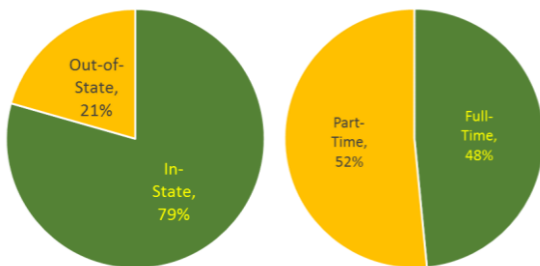

Kentucky State University

Spring 2017 Enrollment Facts

2,268 TOTAL ENROLLMENT

- 2,096 UNDERGRADUATE, INCLUDING DUAL CREDIT
- 172 GRADUATE

TOP FIVE STATES: TOP FIVE UNDERGRADUATE MAJOR:

- | | |
|------------|----------------------|
| ➤ KENTUCKY | ➤ NURSING |
| ➤ OHIO | ➤ BUSINESS |
| ➤ MICHIGAN | ➤ CRIMINAL JUSTICE |
| ➤ ILLINOIS | ➤ PSYCHOLOGY |
| ➤ INDIANA | ➤ PHYSICAL EDUCATION |

TOP THREE FOREIGN COUNTRIES: KSU SERVICE AREA:

- | | |
|---------|------------|
| ➤ NEPAL | ➤ ANDERSON |
| ➤ INDIA | ➤ FRANKLIN |
| ➤ CHINA | ➤ HENRY |
| | ➤ OWEN |
| | ➤ SCOTT |
| | ➤ SHELBY |