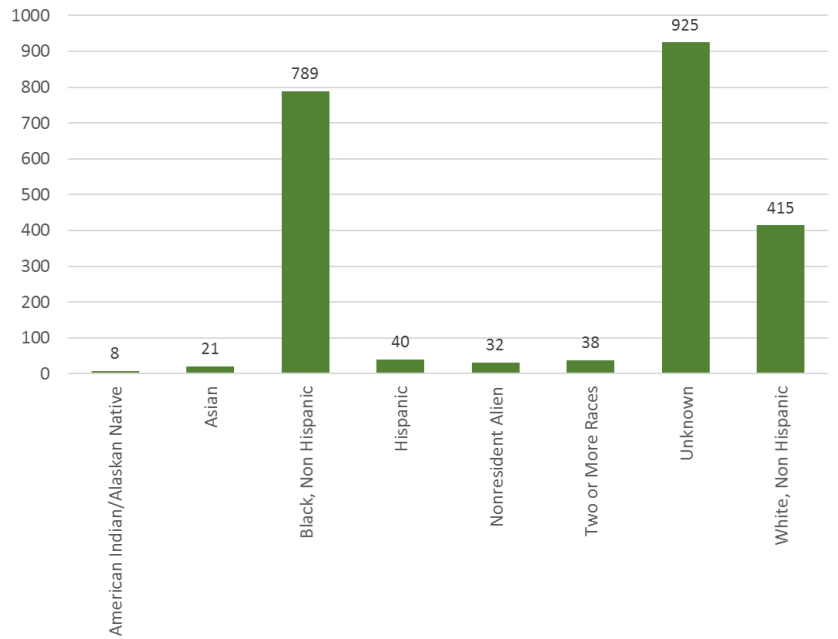

Kentucky State University

Spring 2017 Enrollment Facts

2,268 TOTAL ENROLLMENT

- 2,096 UNDERGRADUATE, INCLUDING DUAL CREDIT
- 172 GRADUATE

TOP FIVE STATES: TOP FIVE UNDERGRADUATE MAJOR:

- | | |
|------------|----------------------|
| ➤ KENTUCKY | ➤ NURSING |
| ➤ OHIO | ➤ BUSINESS |
| ➤ MICHIGAN | ➤ CRIMINAL JUSTICE |
| ➤ ILLINOIS | ➤ PSYCHOLOGY |
| ➤ INDIANA | ➤ PHYSICAL EDUCATION |

TOP THREE FOREIGN COUNTRIES: KSU SERVICE AREA:

- | | |
|---------|------------|
| ➤ NEPAL | ➤ ANDERSON |
| ➤ INDIA | ➤ FRANKLIN |
| ➤ CHINA | ➤ HENRY |
| | ➤ OWEN |
| | ➤ SCOTT |
| | ➤ SHELBY |