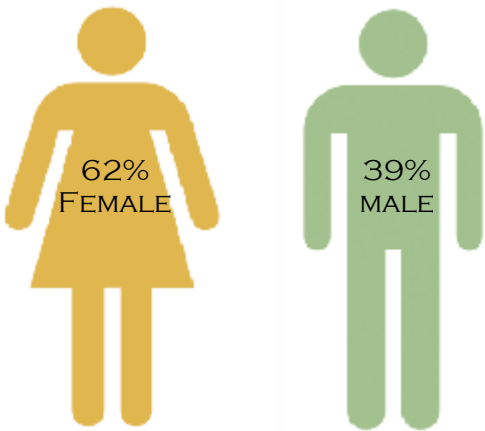

Kentucky State University

Spring 2017 Enrollment Facts

2,268 TOTAL ENROLLMENT

- 2,096 UNDERGRADUATE, INCLUDING DUAL CREDIT
- 172 GRADUATE

TOP FIVE STATES: TOP FIVE UNDERGRADUATE MAJOR:

- | | |
|------------|----------------------|
| ➤ KENTUCKY | ➤ NURSING |
| ➤ OHIO | ➤ BUSINESS |
| ➤ MICHIGAN | ➤ CRIMINAL JUSTICE |
| ➤ ILLINOIS | ➤ PSYCHOLOGY |
| ➤ INDIANA | ➤ PHYSICAL EDUCATION |