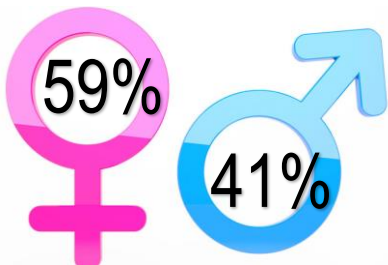

**Founded
1886**

Kentucky State
University

PROFILE

2017-2018

Undergraduate Full-Time
In-State Tuition:

\$7,794 annual

Service Counties:

- Anderson
- Franklin
- Henry
- Owen
- Scott
- Shelby

US News & World Report

Top Public School
Regional Colleges South

Enrollment:

1926 Total Enrollment

- 1757 Undergraduate
- 71% In-State
- 48% Black; 19% White

Faculty/Staff:

152 Faculty

- 84% Full-Time
- 55% Male
- 32% Black
- 45% White