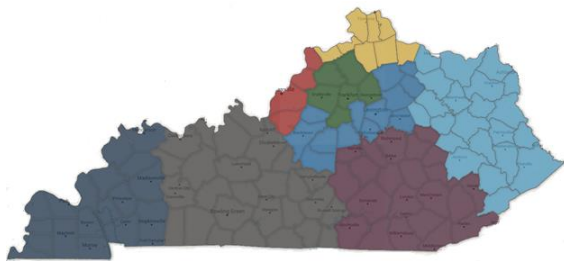

**Founded
1886**

Kentucky State
University

PROFILE

2017-2018

Undergraduate Full-Time
In-State Tuition:

\$7,794 annual

Service Counties:

- Anderson
- Franklin
- Henry
- Owen
- Scott
- Shelby

US News & World Report

Top Public School
Regional Colleges South

Enrollment:

1926 Total Enrollment

- 1757 Undergraduate
- 71% In-State
- 48% Black; 19% White

Faculty/Staff:

152 Faculty

- 84% Full-Time
- 55% Male
- 32% Black
- 45% White

372 Staff

- 92% Full-Time
- 52% Female
- 53% Black
- 35% White

Top 5 UG Majors

- Nursing
- Business
- Criminal Justice
- Physical Ed
- Biology

Top 5 GR Majors

- Public Administration
- Environmental Studies
- Computer Science
- Business Admin
- Aquaculture