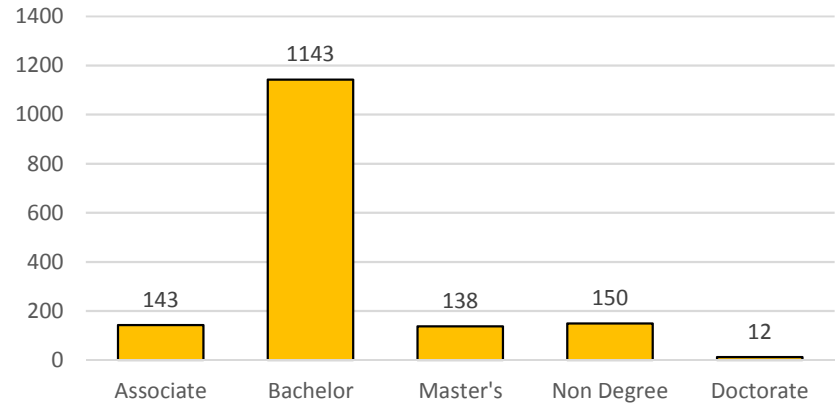

Fall 2015

Total Enrollment: 1586

Fall 2015 Enrollment by Level

Fall 2015 Enrollment by Status

Top 5 Undergraduate Major:

1. Nursing
2. Business
3. Criminal Justice
4. Psychology
5. Physical Education

Top 5 State Origin:

1. Kentucky
2. Ohio
3. Illinois
4. Michigan
5. Indiana

Fall 2015 Enrollment by Gender

Fall 2015 Enrollment by Residency

Fall 2015 Enrollment by Degree

Fall 2015 Enrollment by Race

Fall 2015 Enrollment by Class