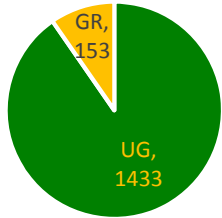

Fall 2015

Total Enrollment: 1586

Fall 2015 Enrollment by Level

Fall 2015 Enrollment by Status

Top 5 Undergraduate Major:

1. Nursing
2. Business
3. Criminal Justice
4. Psychology
5. Physical Education

Top 5 State Origin:

1. Kentucky
2. Ohio
3. Illinois
4. Michigan
5. Indiana

Fall 2015 Enrollment by Gender

Fall 2015 Enrollment by Residency

Fall 2015 Enrollment by Degree

Fall 2015 Enrollment by Race

Fall 2015 Enrollment by Class