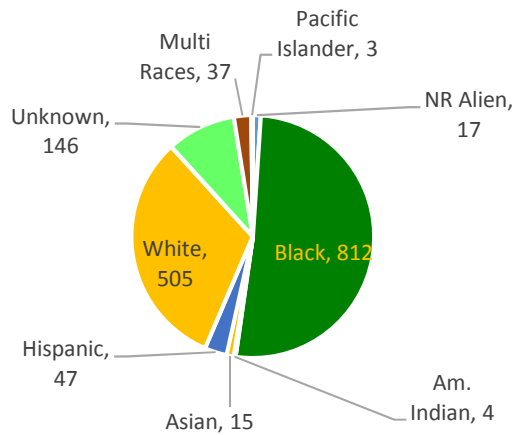

Fall 2015

Total Enrollment: 1586

Fall 2015 Enrollment by Level

Fall 2015 Enrollment by Status

Top 5 Undergraduate Major:

1. Nursing
2. Business
3. Criminal Justice
4. Psychology
5. Physical Education

Top 5 State Origin:

1. Kentucky
2. Ohio
3. Illinois
4. Michigan
5. Indiana

Fall 2015 Enrollment by Gender

Fall 2015 Enrollment by Residency

Fall 2015 Enrollment by Degree

Fall 2015 Enrollment by Race

Fall 2015 Enrollment by Class