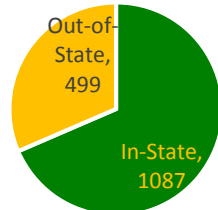

Fall 2015

Total Enrollment: 1586

Fall 2015 Enrollment by Level

Fall 2015 Enrollment by Status

Top 5 Undergraduate Major:

1. Nursing
2. Business
3. Criminal Justice
4. Psychology
5. Physical Education

Top 5 State Origin:

1. Kentucky
2. Ohio
3. Illinois
4. Michigan
5. Indiana

Fall 2015 Enrollment by Gender

Fall 2015 Enrollment by Residency

Fall 2015 Enrollment by Degree

Fall 2015 Enrollment by Race

Fall 2015 Enrollment by Class