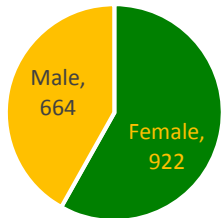

Fall 2015 Enrollment by Gender