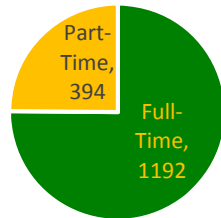

Fall 2015

Total Enrollment: 1586

Fall 2015 Enrollment by Level

Fall 2015 Enrollment by Status

Top 5 Undergraduate Major:

1. Nursing
2. Business
3. Criminal Justice
4. Psychology
5. Physical Education

Top 5 State Origin: